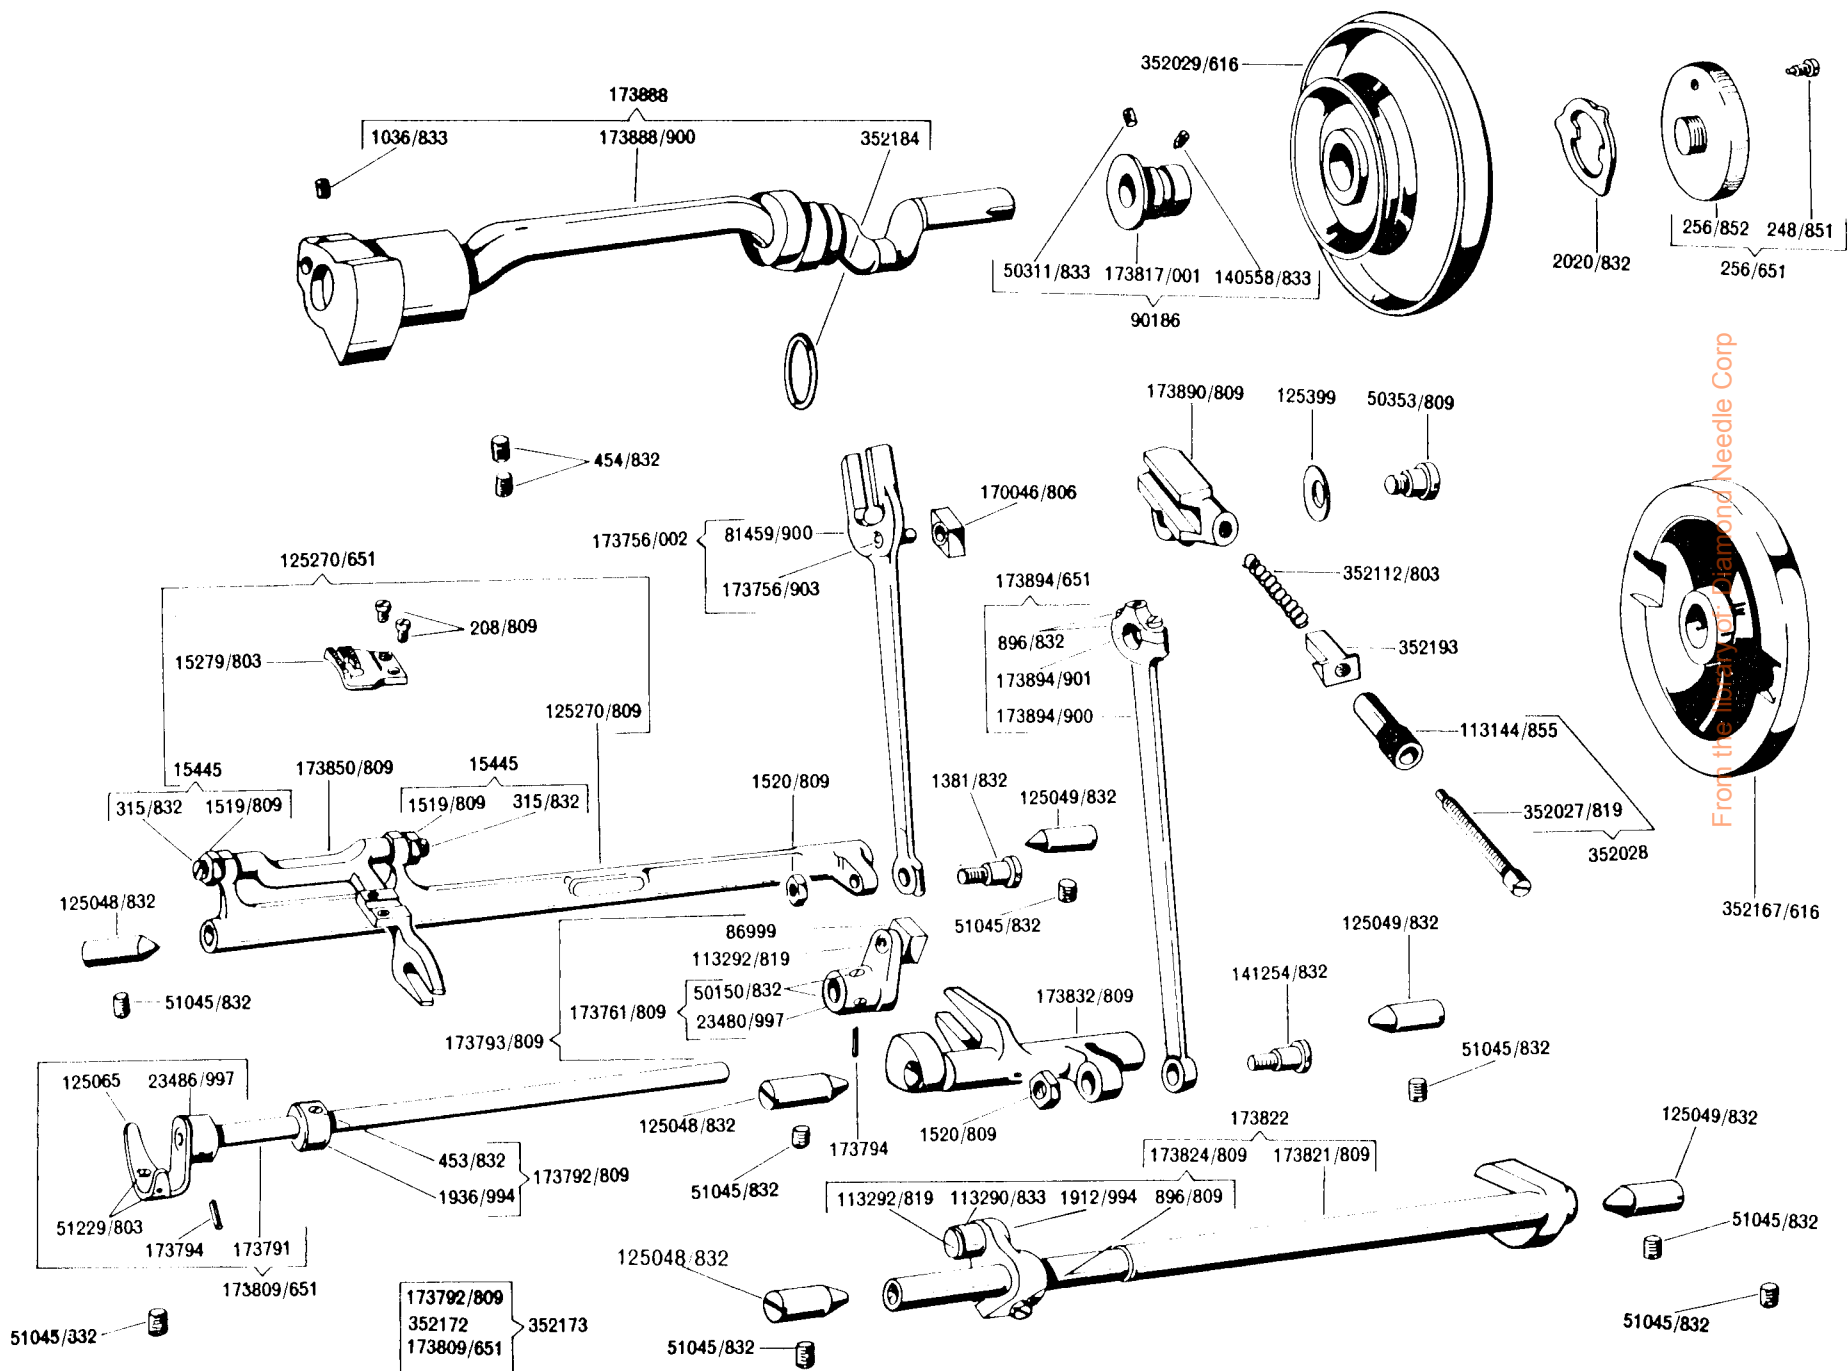

SINGER

239

List of Parts-Machine No. 239

ATTACHMENT SET 61844

- | | |
|------------|------------------|
| 81348 | Bobbins (3) |
| 161295 | Screwdriver (30) |
| 161307 | Threader Wire |
| 352183 | Feed Cover Plate |
| 2020(15x1) | Needles 14 (3) |

motor belt # 193066

From the library of **Digital Needle Corp**

List of Parts-Machine No. 239

List of Parts-Machine No. 239

From the library of: Diamond News Co.

List of Parts-Machine No. 239