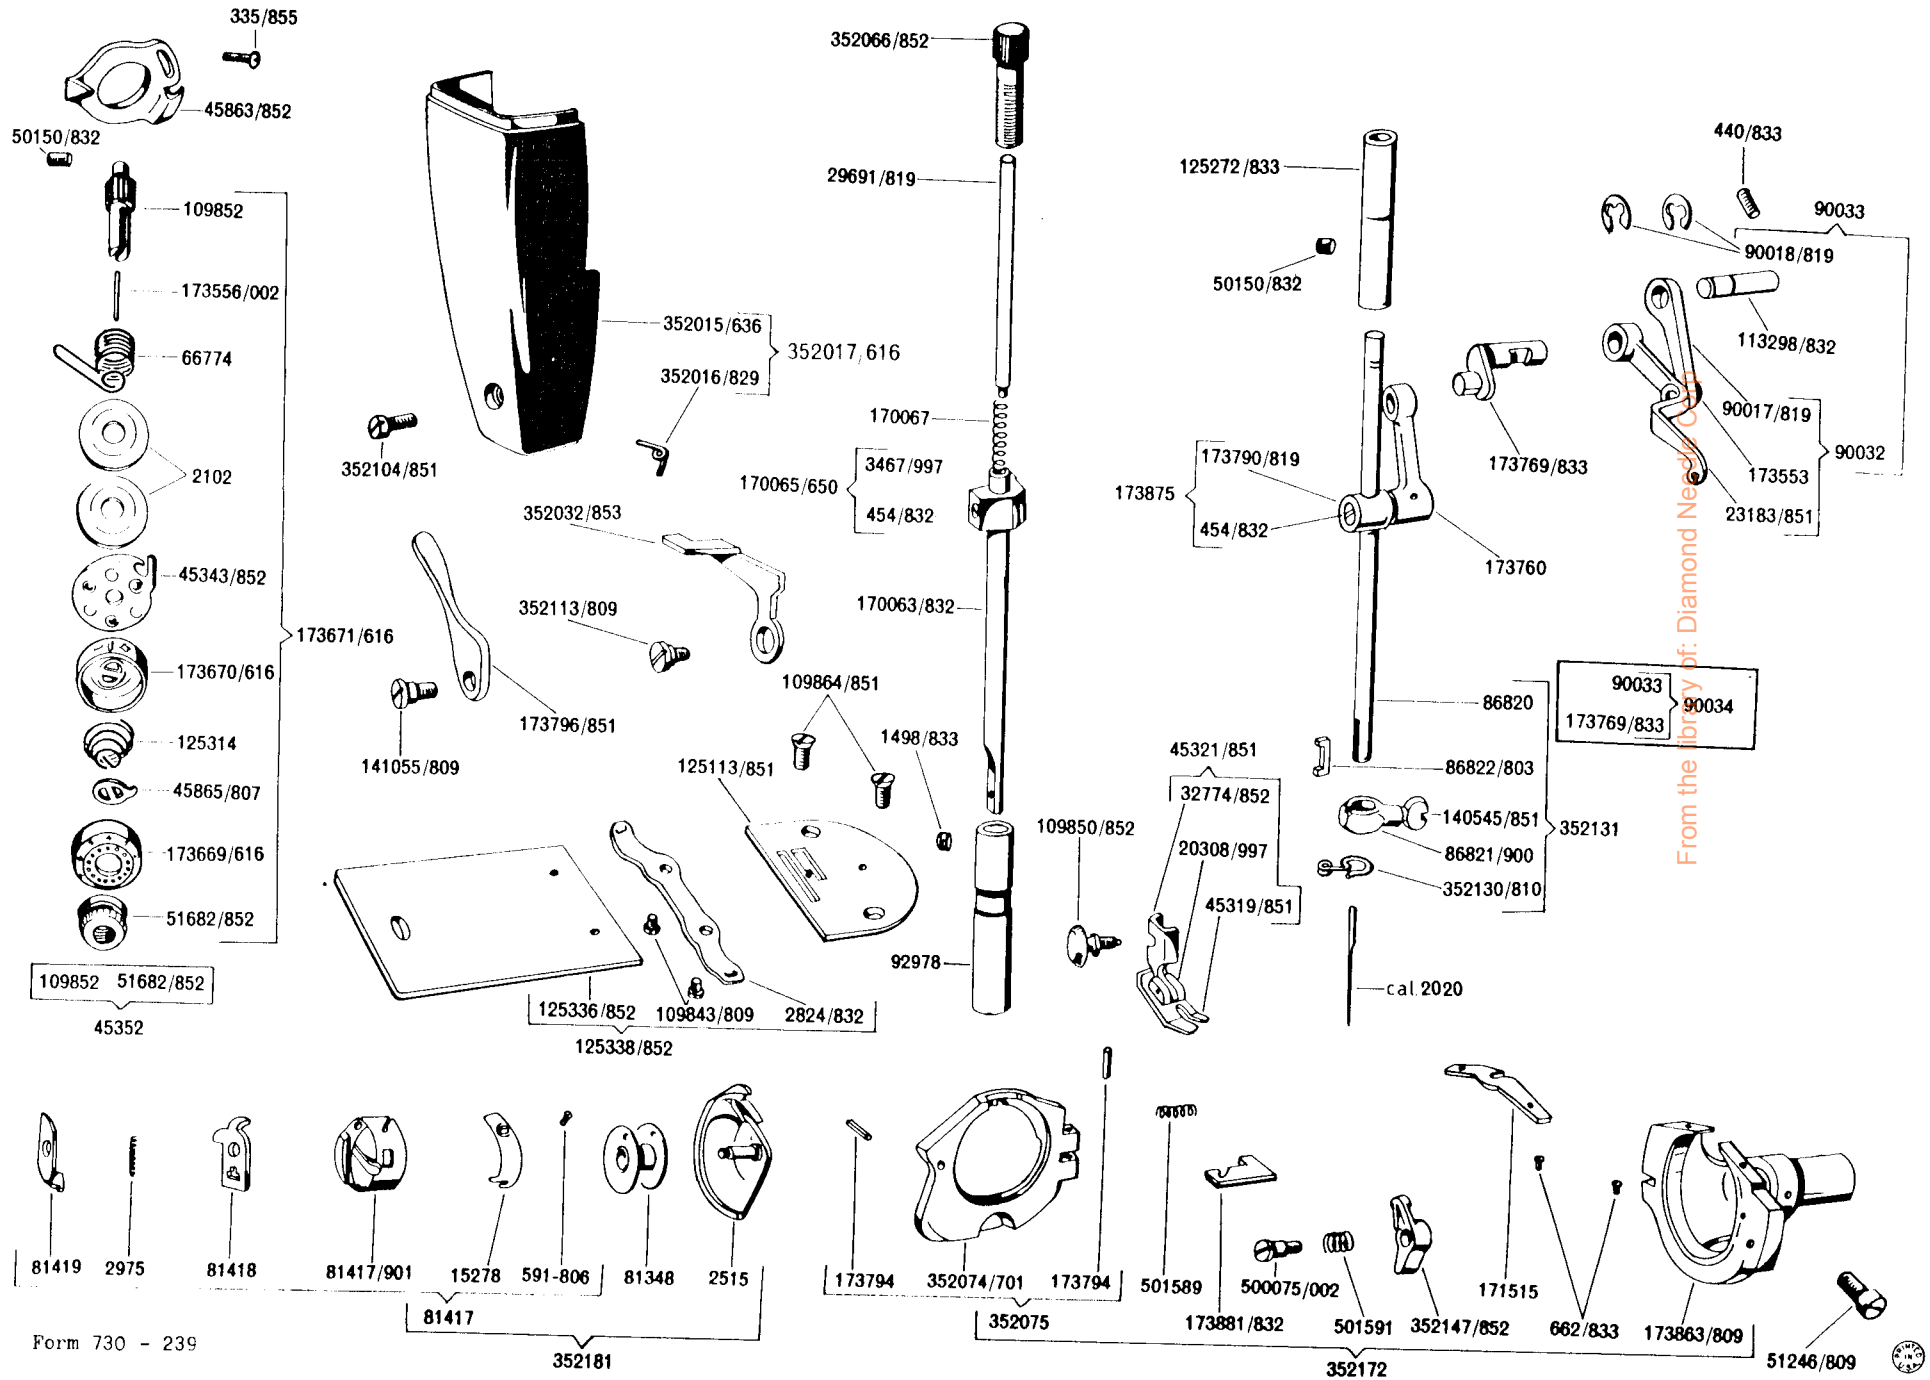

SINGER

239

List of Parts-Machine No. 239

ATTACHMENT SET 61844

- | | |
|------------|------------------|
| 81348 | Bobbins (3) |
| 161295 | Screwdriver (30) |
| 161307 | Threader Wire |
| 352183 | Feed Cover Plate |
| 2020(15x1) | Needles 14 (3) |

motor belt # 193066

From the library of **Digital Needle Corp**

List of Parts-Machine No. 239

List of Parts-Machine No. 239

From the library of: Diamond News Co.

List of Parts-Machine No. 239